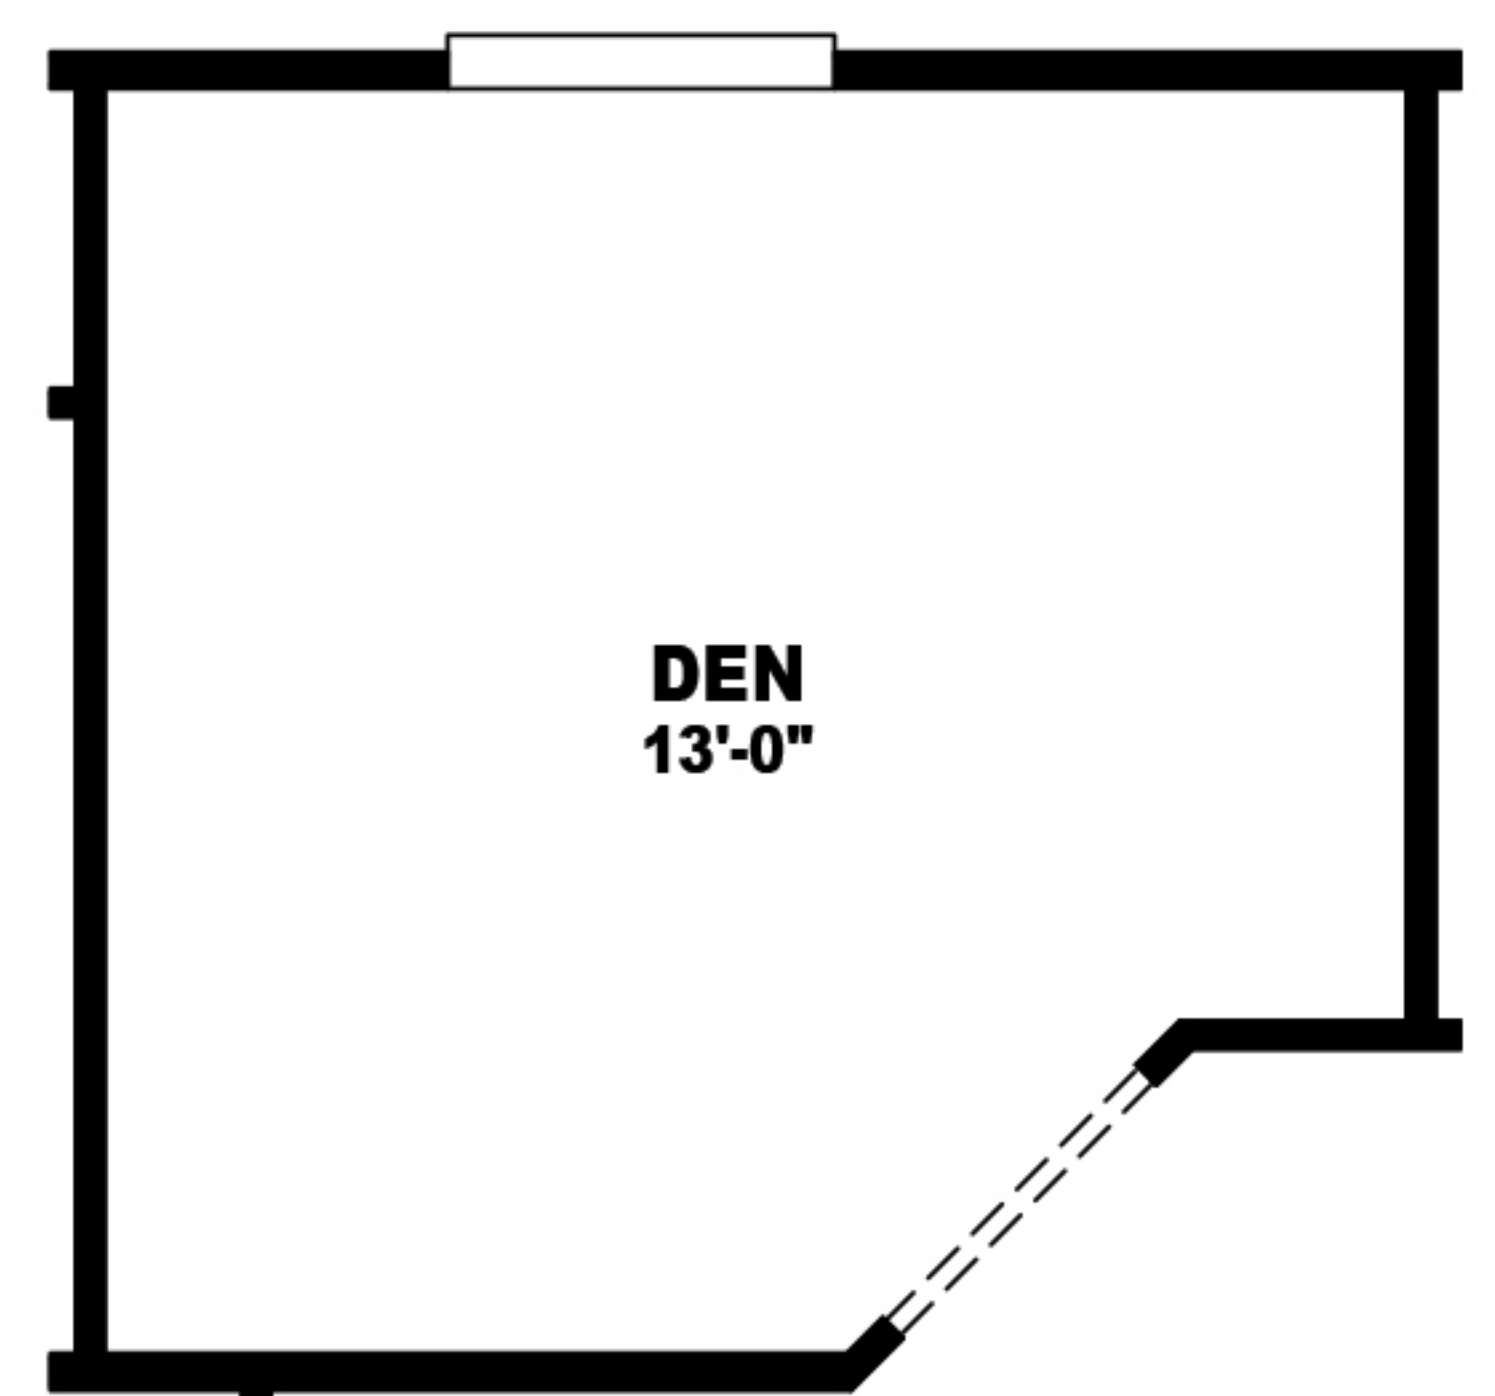

*Sq. Ft.	Dimensions	Beds	Baths	Opt. Rooms	Model
1608	26'8"x 60'	3	2	0	CAT-2860D

ALT MASTER BATH

OPT DEN IN PLACE OF 3rd BEDROOM

Manufacturer: Durango

Series: Catalina

*Approximate Square Footage