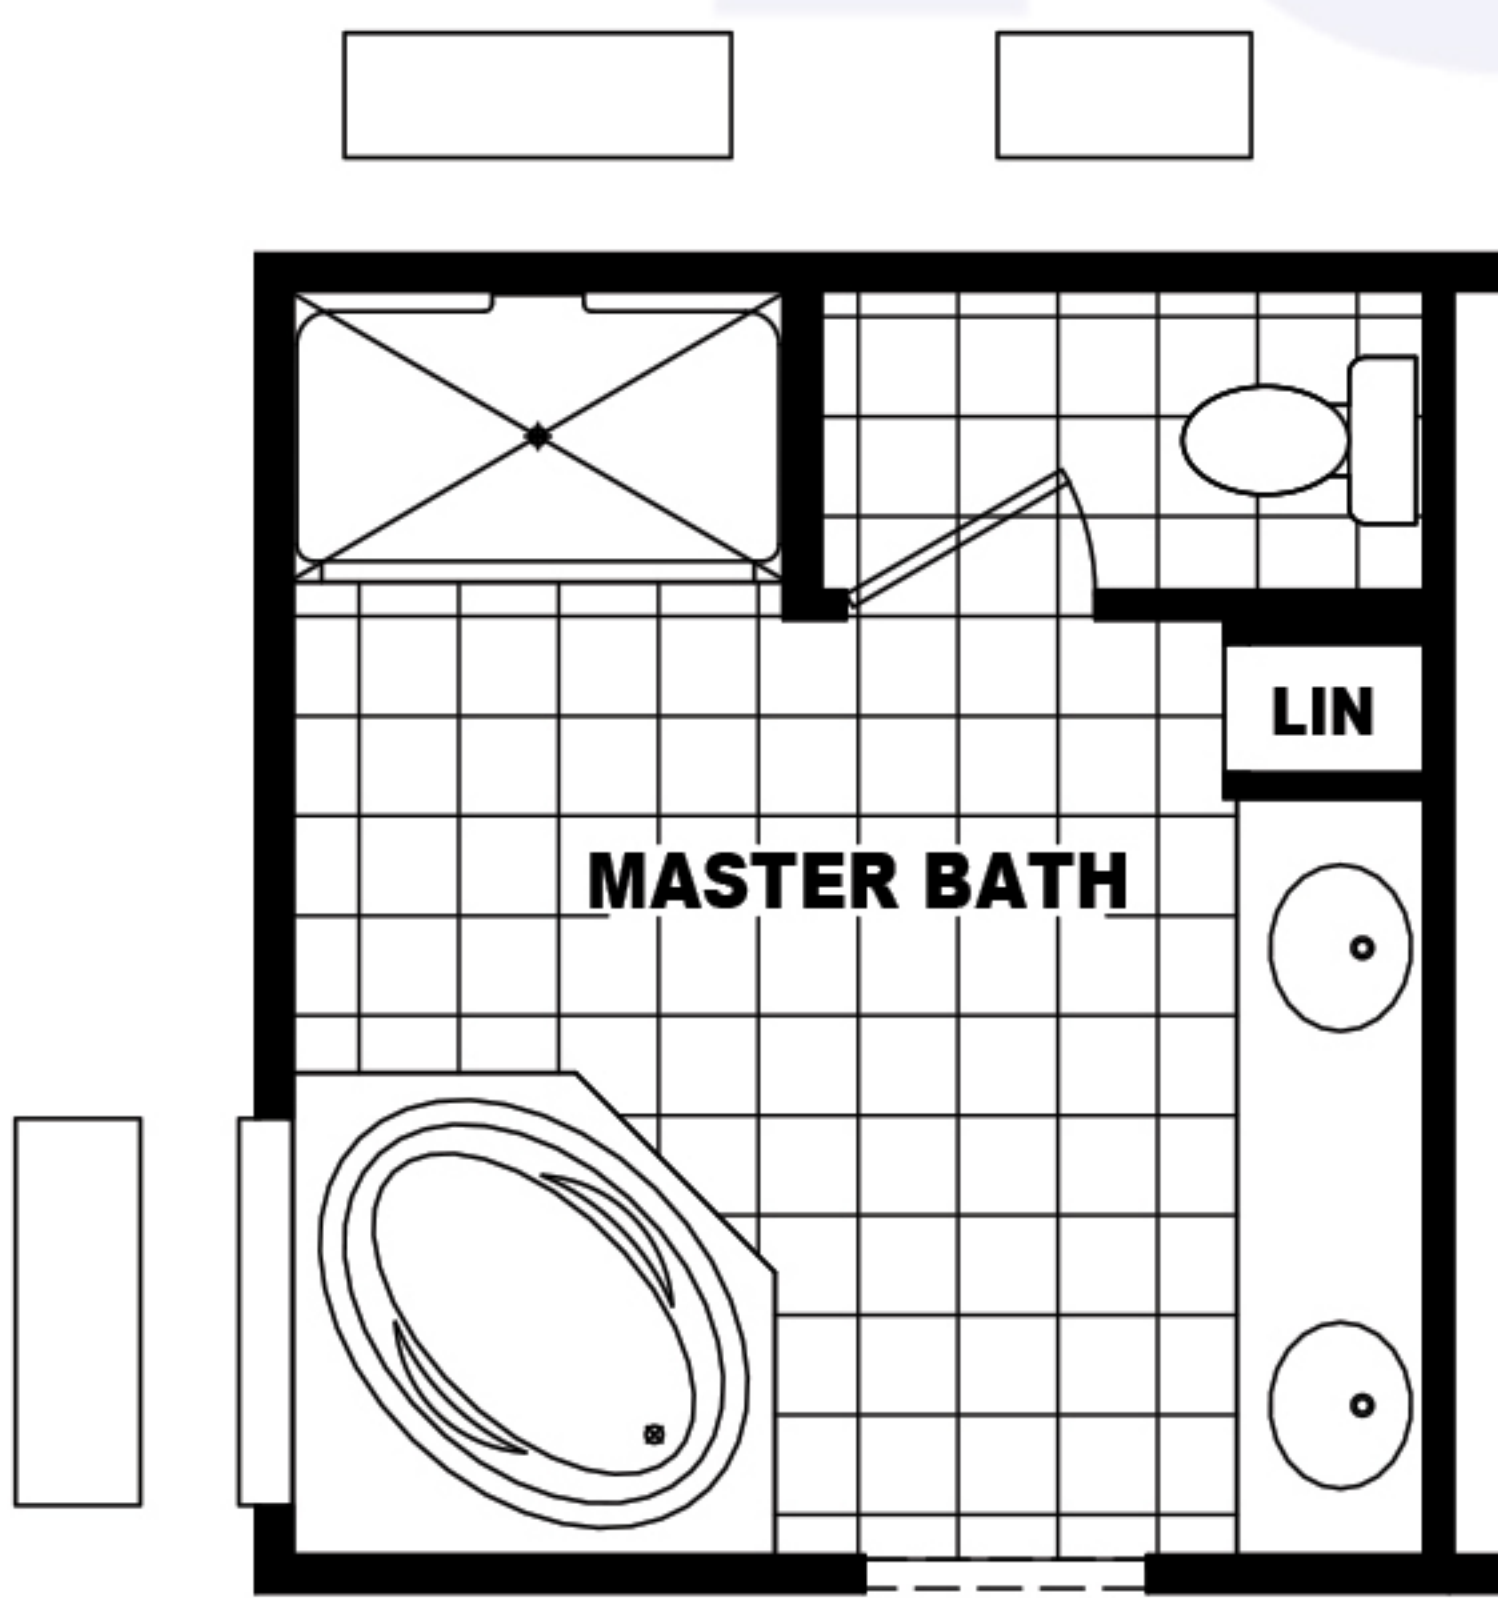

*Sq. Ft.	Dimensions	Beds	Baths	Opt. Rooms	Model
1608	26'8"x 60'	3	2	0	CAT-2860D

ALT MASTER BATH

OPT DEN IN PLACE OF 3rd BEDROOM

Manufacturer: Durango

Series: Catalina

*Approximate Square Footage