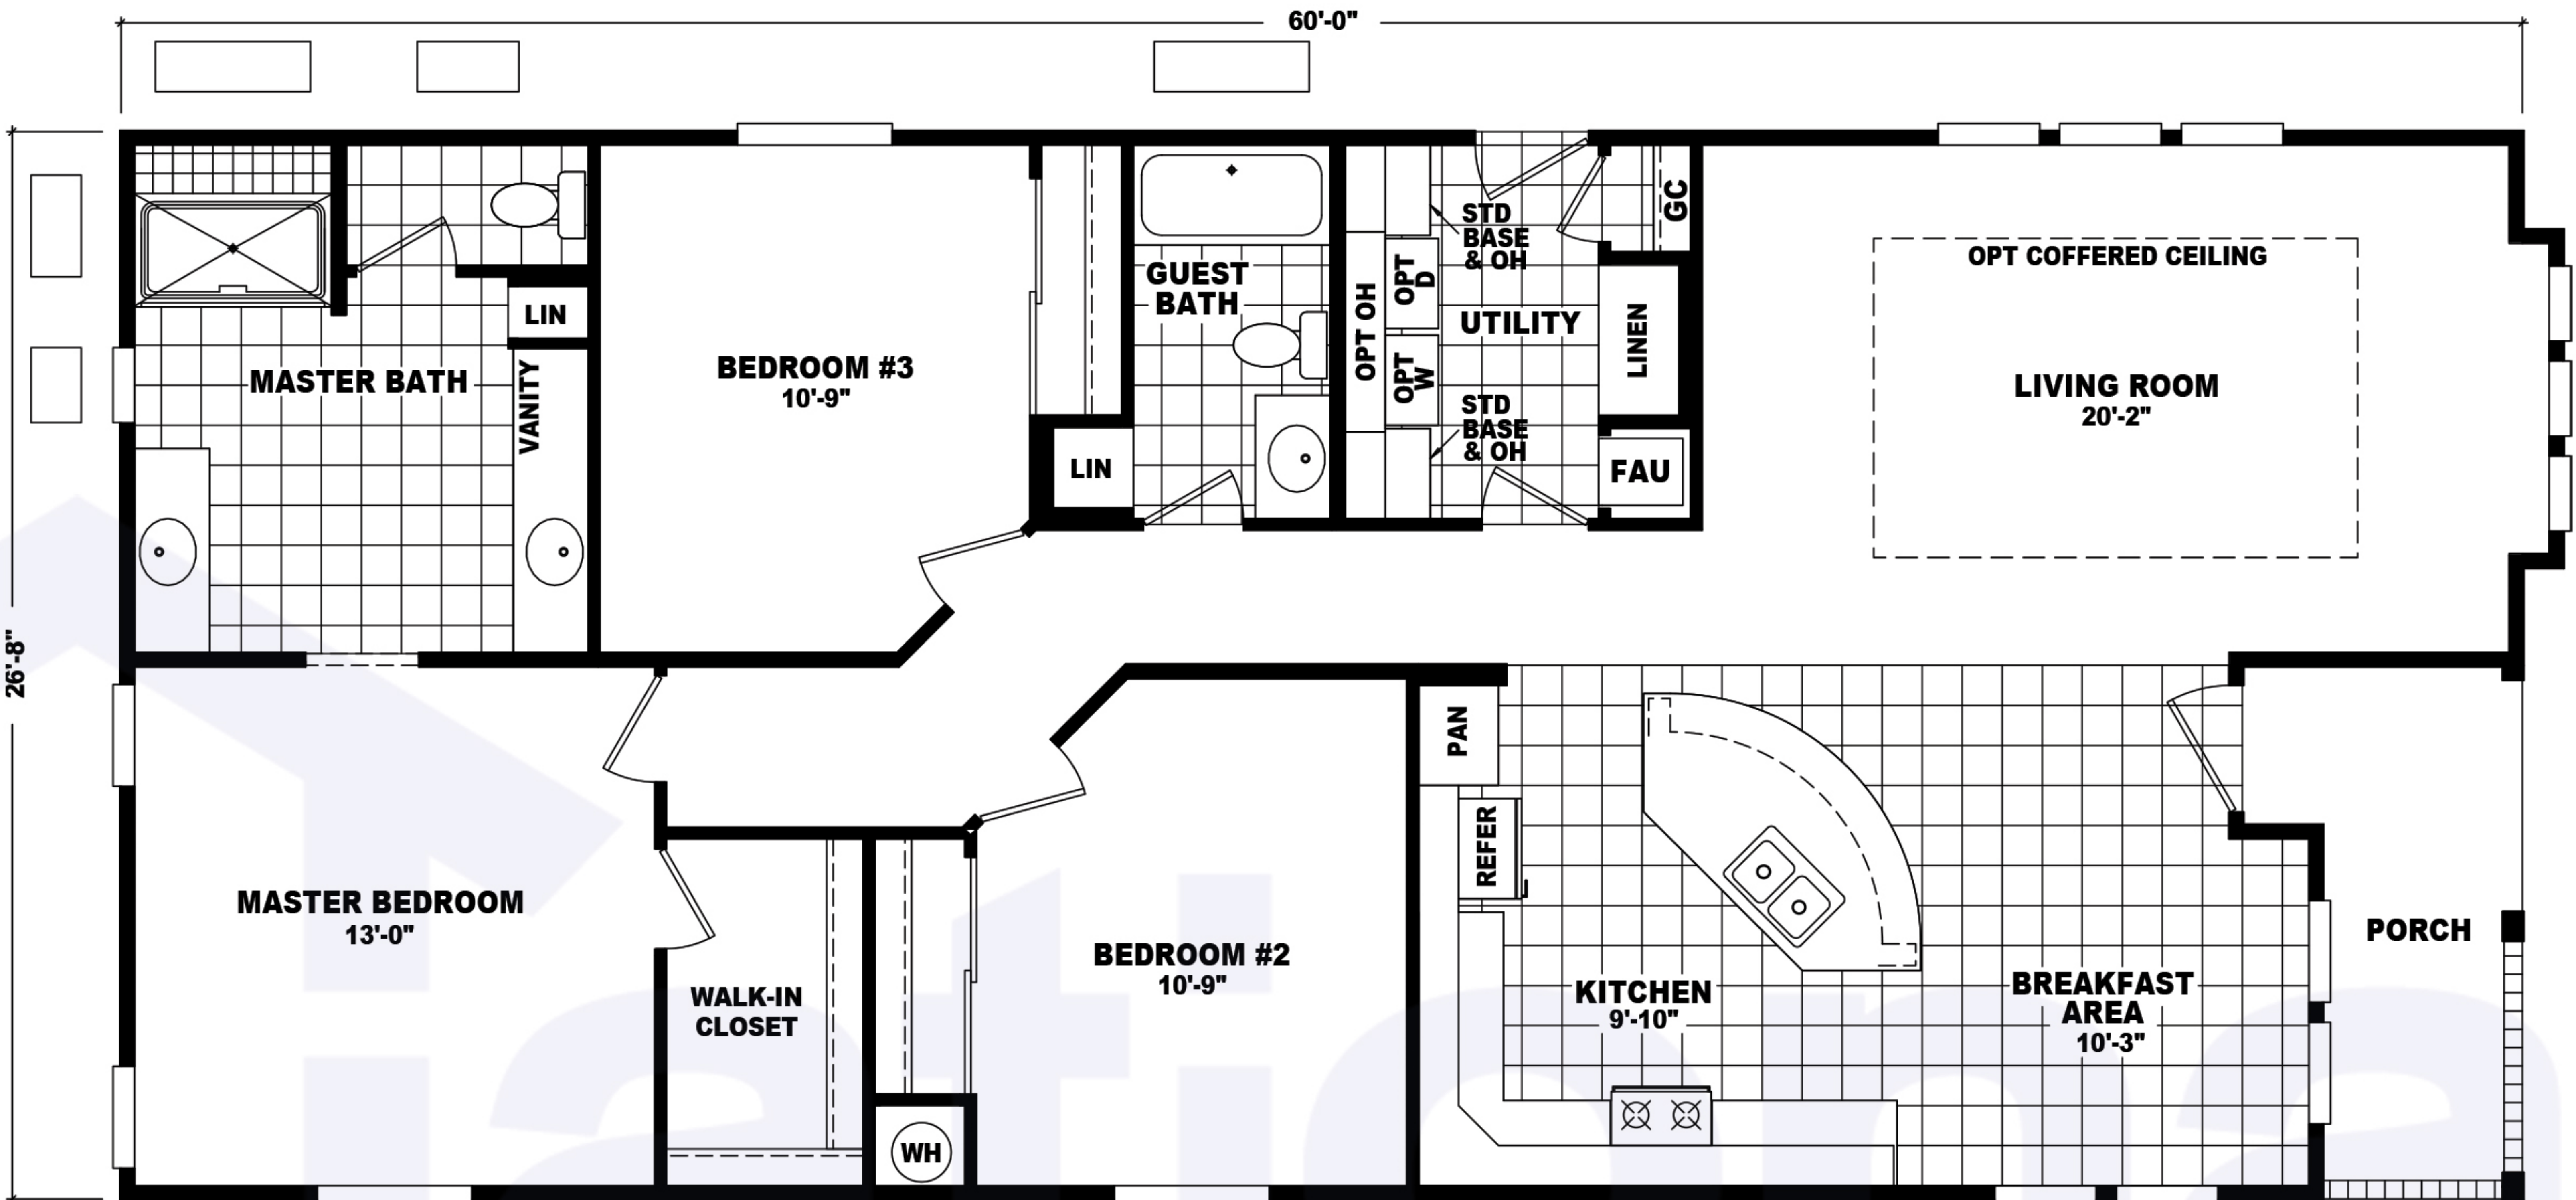

*Sq. Ft.	Dimensions	Beds	Baths	Opt. Rooms	Model
1608	26'8"x 60'	3	2	0	CAT-2860D

ALT MASTER BATH

OPT DEN IN PLACE OF 3rd BEDROOM

Manufacturer: Durango

Series: Catalina

*Approximate Square Footage