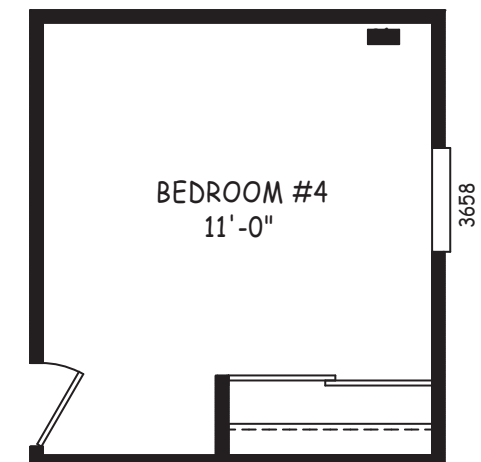

MODEL: EG-28643A

APPROX: 1707 SQ FT
3 BEDROOMS, 2 BATH

OPT BEDROOM #4
(REPLACES FAMILY ROOM)