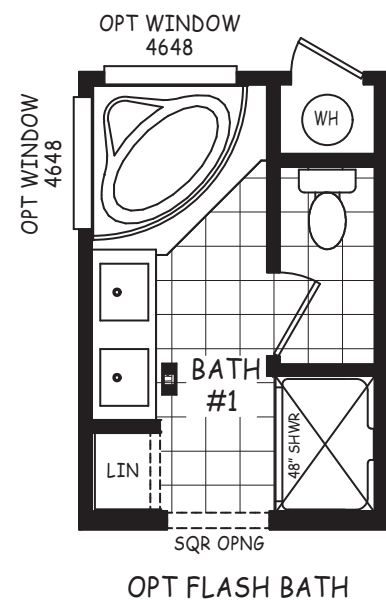

MODEL: EG-28643A

APPROX: 1707 SQ FT
3 BEDROOMS, 2 BATH

OPT BEDROOM #4
(REPLACES FAMILY ROOM)