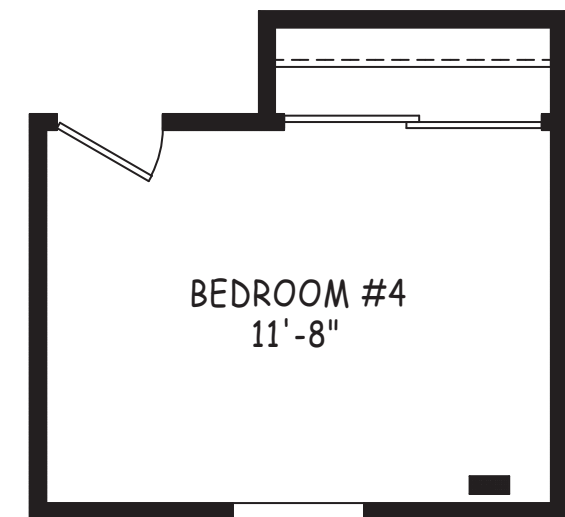

MODEL: EG-24603B

APPROX: 1400 SQ FT
3 BEDROOMS, 2 BATH

3658
OPT BEDROOM #4
(REPLACES DEN)